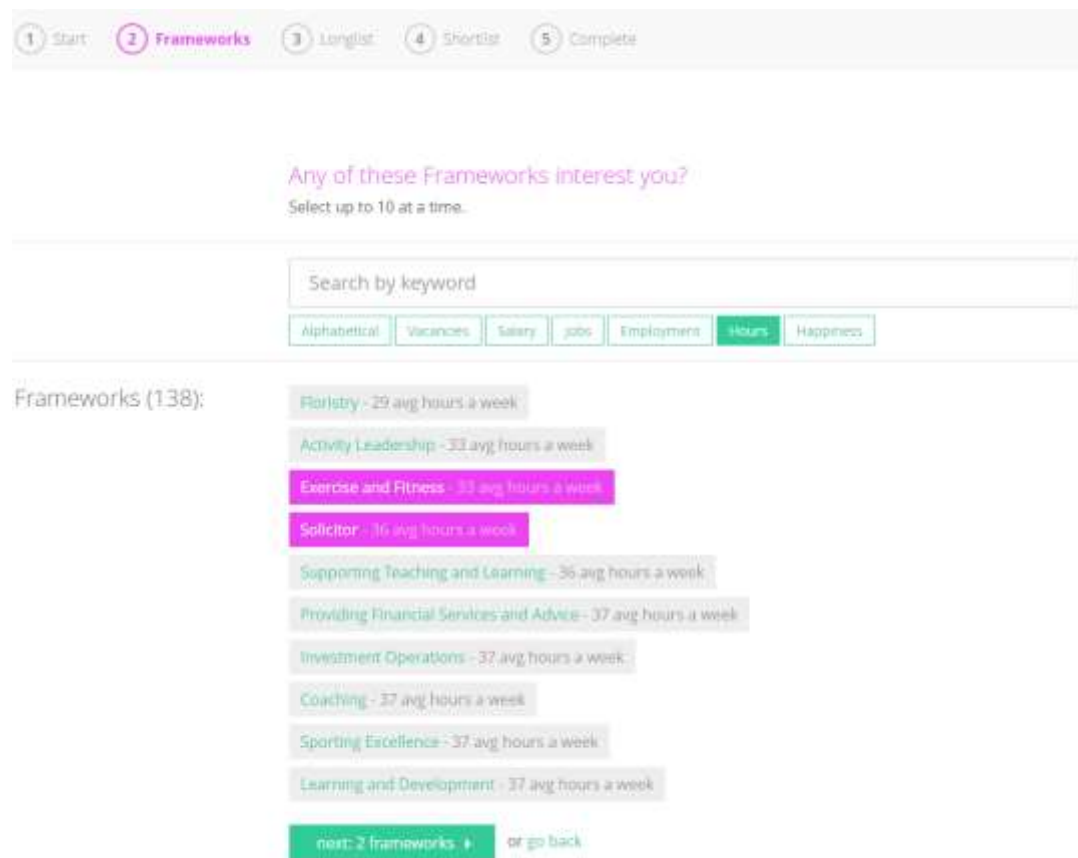

Reading books / academic journals

September 2015

Meeting to discuss books we have read on a biweekly basis

Referee: John Biggs

[Edit >](#)

Find Apprenticeships that interest you

Updated every 24 hours, use Unifrog to find Apprenticeships which interest you. There are 3 levels of Apprenticeships available; choose the level that works for you with the qualifications you already have and what you want your next step to be.

Rank and filter Apprenticeships

Rank and filter apprenticeships to narrow down your searches to what is most important to you.

Select Vacancies below

Pick the best vacancies for you by ranking, filtering and searching. Click next when you're done. We are only showing vacancies within 100 miles of your house. [Remove this filter?](#)