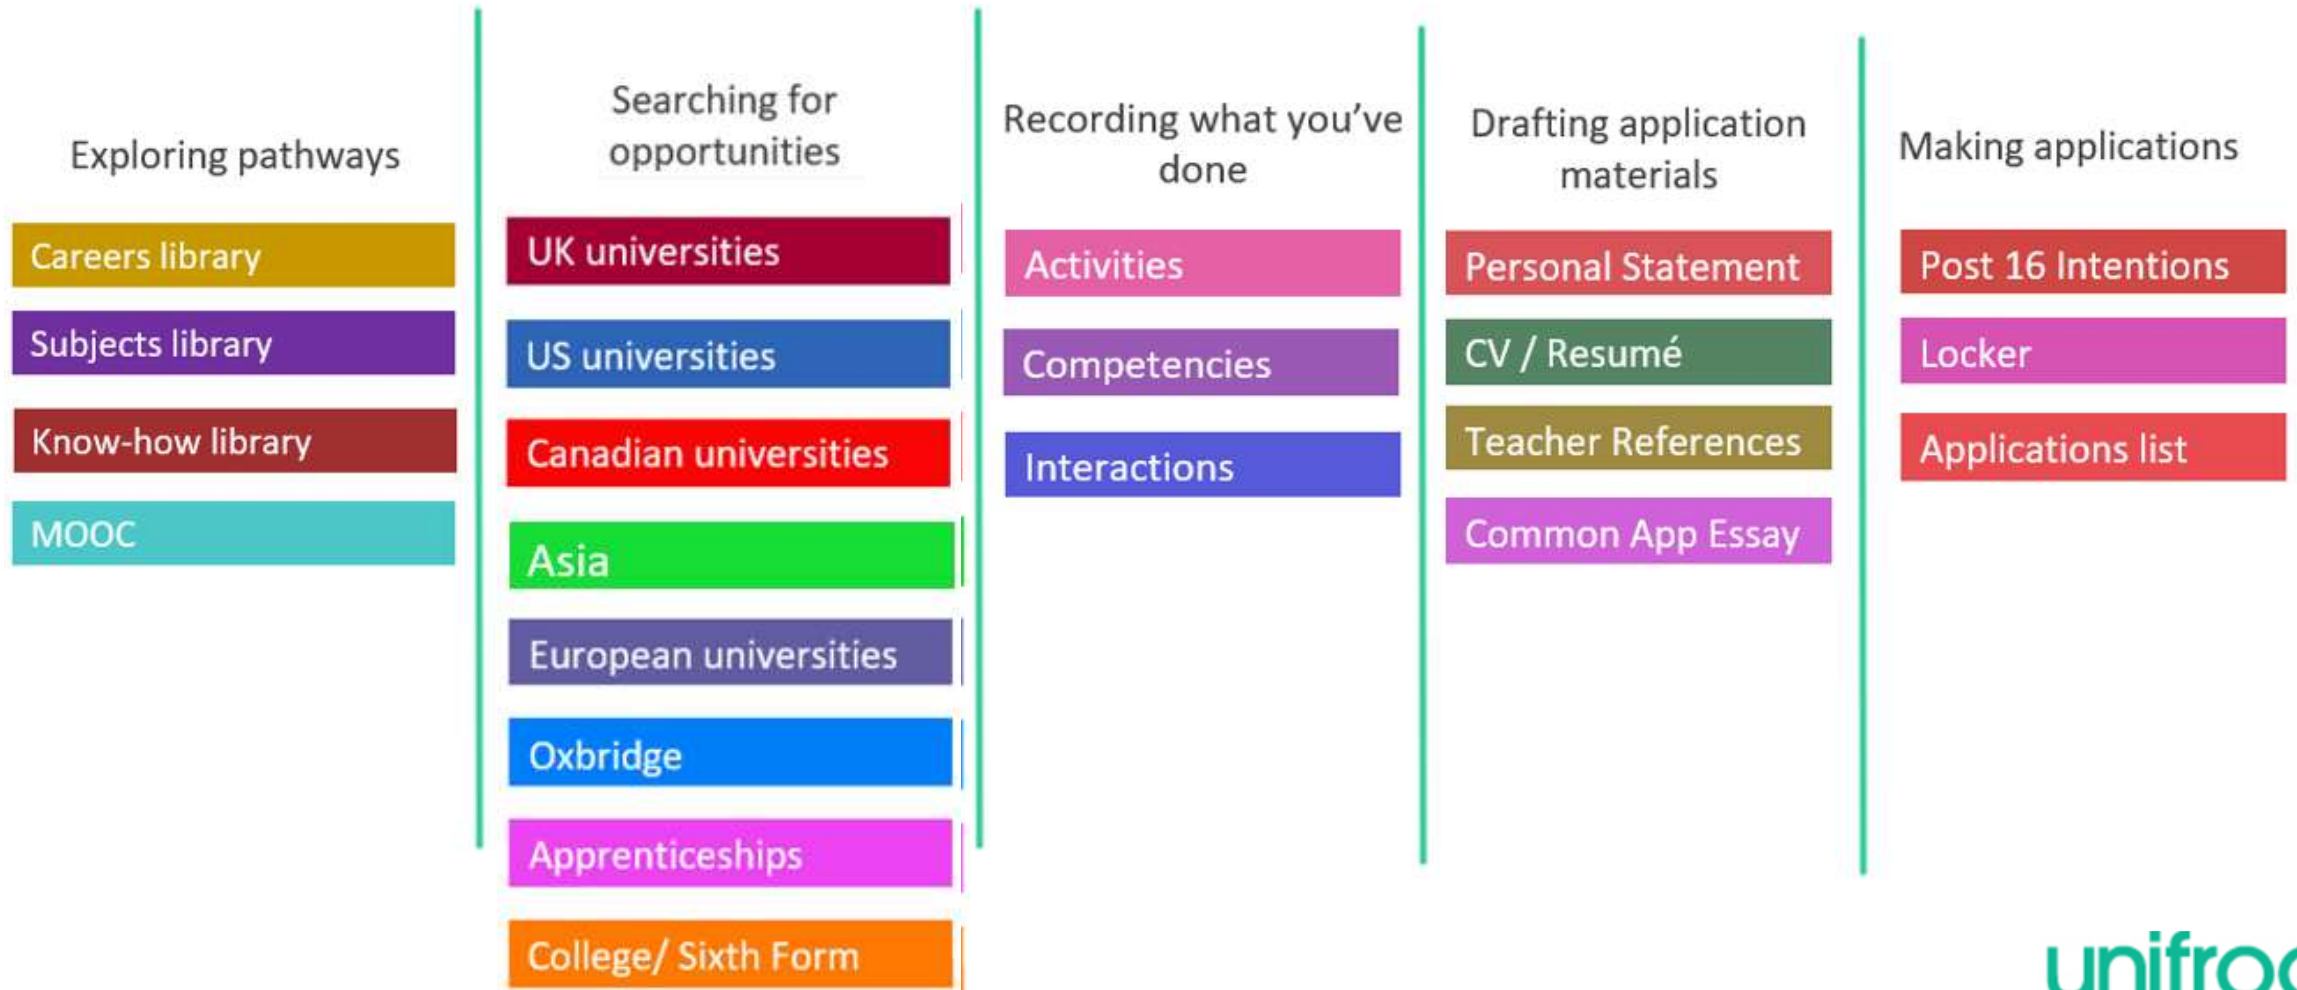

unifrog

Student Launch – KS3 and KS4

What is Unifrog?

Unifrog is a one-stop-shop where students can easily explore their interests, then find and successfully apply for their next best step after school.

Unifrog will help you to explore your key interests and what career paths you can take to reach your goals!

By the end of today's session, we will have:

- Understood how Unifrog can support your future decision-making and career options.
- Explored some of the exciting features of the platform.
- Created your very own personal Unifrog accounts!

Available resources

Exploring pathways

Use the tools in the *Exploring pathways* section to research the career pathways and subject fields that lie beyond school or college, and understand how to access them.

- Careers library
- Subjects library
- Know-how library
- MOOC

Searching for opportunities

Use the tools in the *Searching for opportunities* section to compare universities, degree options, apprenticeships and college courses.