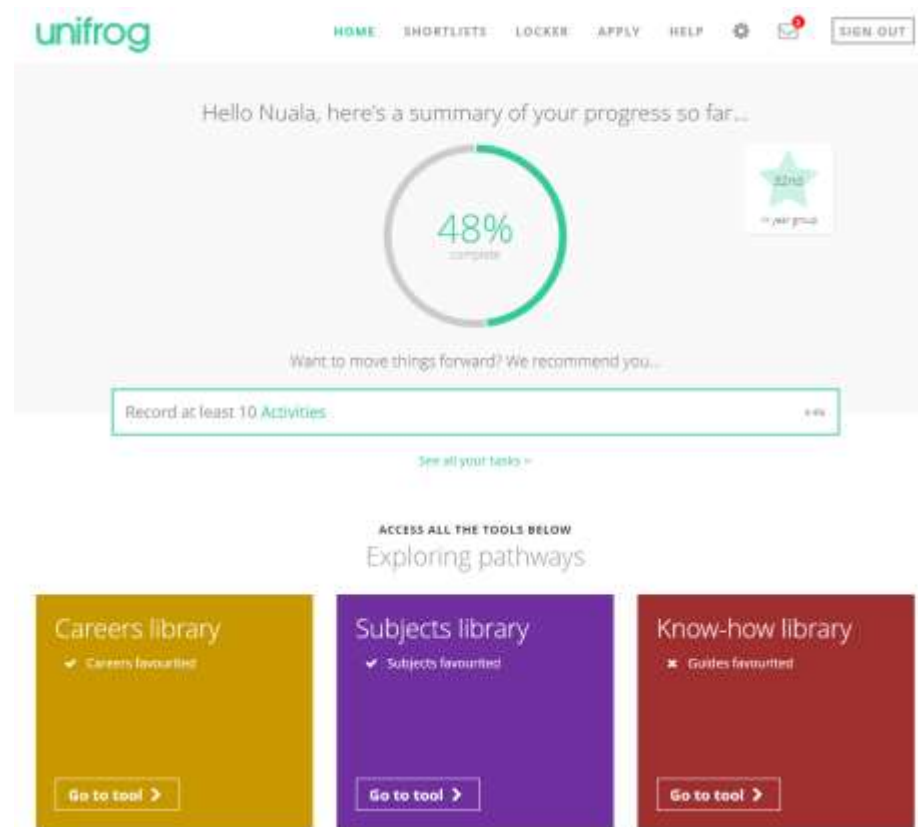

unifrog

Student Launch – KS3 and KS4

What is Unifrog?

Unifrog is a one-stop-shop where students can easily explore their interests, then find and successfully apply for their next best step after school.

Unifrog will help you to explore your key interests and what career paths you can take to reach your goals!

By the end of today's session, we will have:

- Understood how Unifrog can support your future decision-making and career options.
- Explored some of the exciting features of the platform.
- Created your very own personal Unifrog accounts!